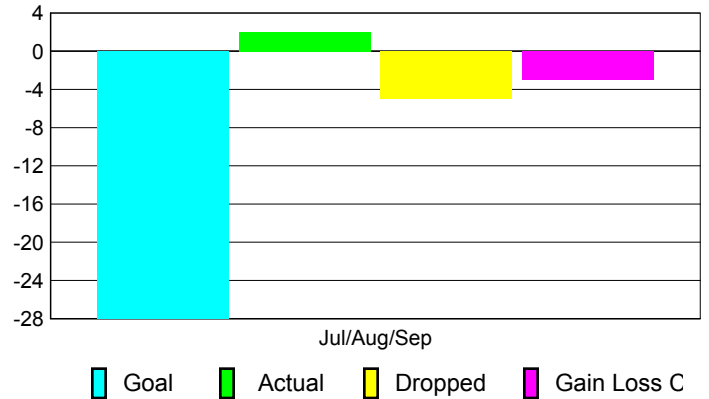

### Club Results 2010-2011

Goal, New, Dropped, Gain/Loss

## MEMBERSHIP

Membership Results  
2010-2011

Membership  
2009-2010

Month	Net Memb Goal	Actual New Memb	Actual Dropped Memb	Gain/Loss of Memb	Gain/Loss of Memb
Jul/Aug/Sep	-28	2	-5	-3	-13
<b>Totals</b>	<b>-28</b>	<b>2</b>	<b>-5</b>	<b>-3</b>	<b>-13</b>

### Membership Results 2010-2011

Goal, New, Dropped, Gain/Loss

### Comparison of Club Gain/Loss

Current Year Compared to the Previous Year